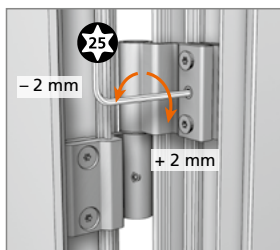

SYSTEM/APPLICATION

- Material: Made of extruded aluminium
- Fastening method: 1-piece clamping plate
- Load capacity: Max. 90 kg depending on profile design
- Adjustability:
Without raising or removing the door adjustable in 4 directions:
 - Horizontal adjustment ± 2 mm
 - Vertical with height adjustment unit
- Usable DIN left / DIN right
- Certifications: CE-certified according to EN1935:2002, hinge class 12
- Colours: Hinges available in anodised colours and RAL colours
- Maintenance-free

Flèches en direction de la paumelle : Augmenter la compression

Turn towards hinge: Increase sealing pressure

Vom Band weg drehen: Andruck verringern

Flèches en direction opposée de la paumelle : Diminuer la compression

Turn away from hinge: Decrease sealing pressure

Flügelbandteil wieder festschrauben.

Resserrez la partie ouvrante.

Retighten screws of the sash part of the hinge.

Exzenterbuchsen gemäß Darstellung einsetzen.

Positionnez les bagues excentriques selon l'illustr.

Insert eccentric bushings as shown.

Horizontalverstellung · Réglage horizontal · Horizontal adjustment

Horizontalverstellung ± 2 mm

Réglage horizontal ± 2 mm