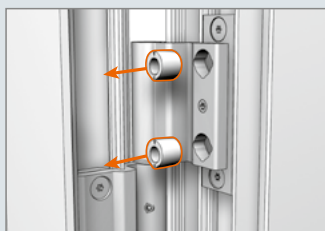

SYSTEM/APPLICATION

- Material: Made of extruded aluminium
- Fastening method: 1-piece clamping plate
- Load capacity: Max. 90 kg depending on profile design
- Adjustability:
Without raising or removing the door adjustable in 4 directions:
 - Horizontal adjustment ± 2 mm
 - Vertical with height adjustment unit
- Usable DIN left / DIN right
- Certifications: CE-certified according to EN1935:2002, hinge class 12
- Colours: Hinges available in anodised colours and RAL colours
- Maintenance-free

The Hahn Klemmband is a system-adapted hinge which was developed in close co-operation with door manufacturers. Different door/frame combinations require special solutions. To help us process your enquiry and order, we require accurate information about the respective door/frame combination to be used.

Enlevez les vis de fixation de la partie ouvrante.

Remove fastening screws of the sash part of the hinge.

Exzenterbuchsen herausnehmen.

Enlevez les bagues excentriques.

Take out the eccentric bushings.

Zum Band drehen: Andruck erhöhen

Flèches en direction de la paumelle : Augmenter la compression

Turn towards hinge: Increase sealing pressure

Vom Band weg drehen: Andruck verringern

Flèches en direction opposée de la paumelle : Diminuer la compression