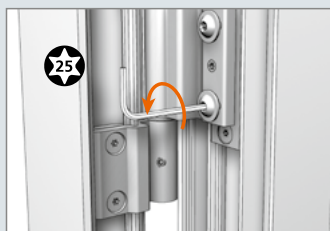

Dichtungsdruck · Compression du joint · Sealing pressure

Für Flügelgewichte max. 90 Kg · Pour poids maxi de vantail de 90 kg · For doors weighing up to max. 90 kg

Befestigungsschrauben des Flügelbandteils entfernen.

Enlevez les vis de fixation de la partie ouvrante.

Remove fastening screws of the sash part of the hinge.