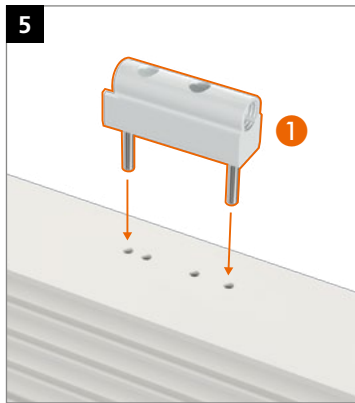

Montage des Türbands · Montage de la paumelle · Installing the hinge