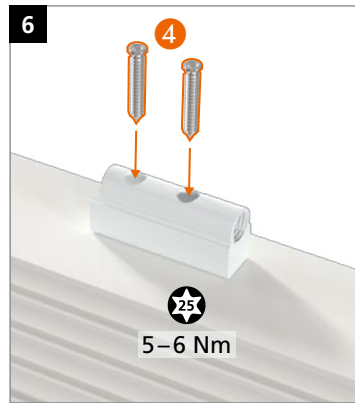

Montage des Türbands · Montage de la paumelle · Installing the hinge