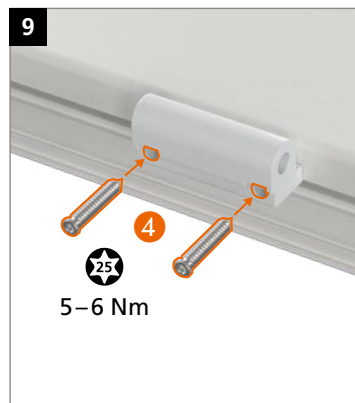

Montage des Türbands · Montage de la paumelle · Installing the hinge