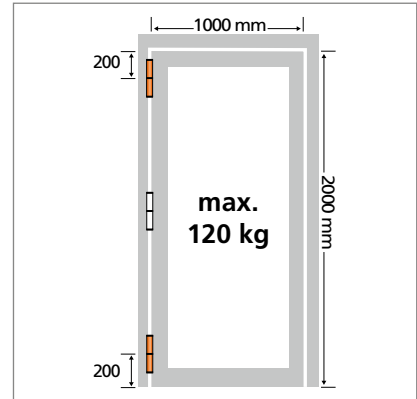

Einzelteile · Pièces détachées · Single Parts