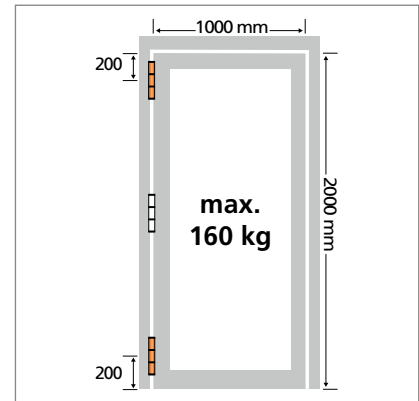

Einzelteile · Pièces détachées · Single Parts